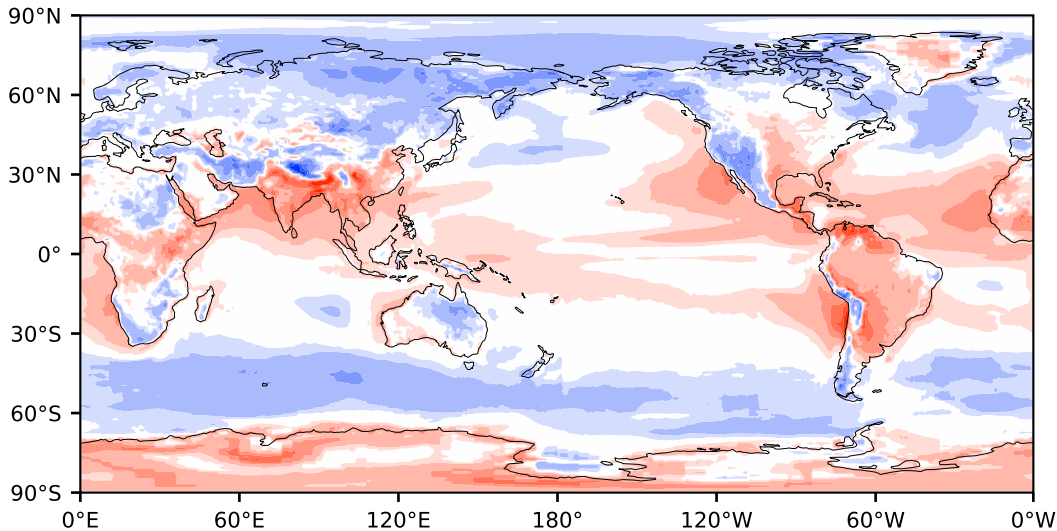

Model - Observations

Max 72.46
Mean 1.73
Min -62.21

RMSE 11.54
CORR 0.84