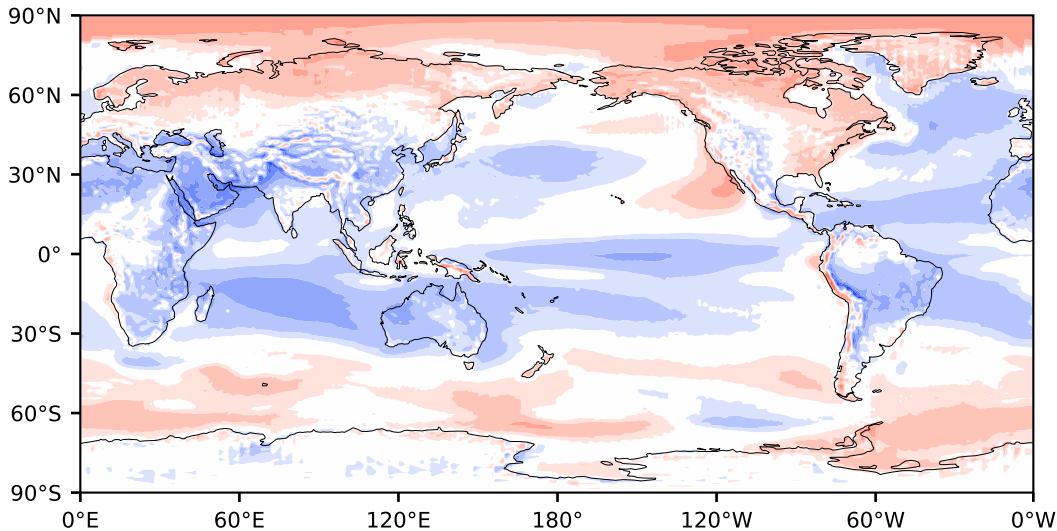

Model - Observations

Max 67.55
Mean -3.86
Min -82.32

RMSE 11.47
CORR 0.99