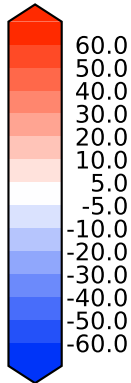

Model - Observations

Max 107.06
Mean -1.30
Min -60.73

RMSE 12.68
CORR 0.89