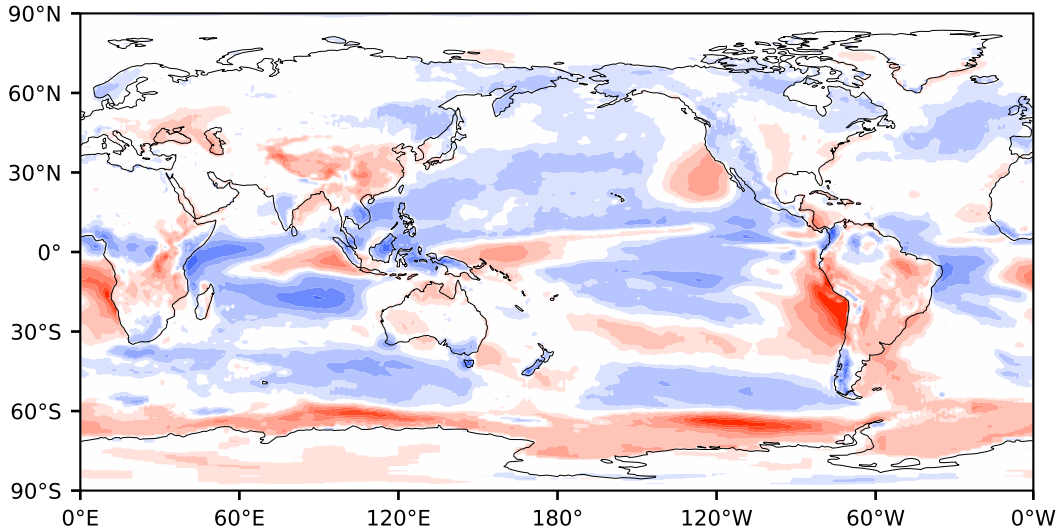

Model - Observations

Max 107.06
Mean -1.30
Min -60.73

RMSE 12.68
CORR 0.89