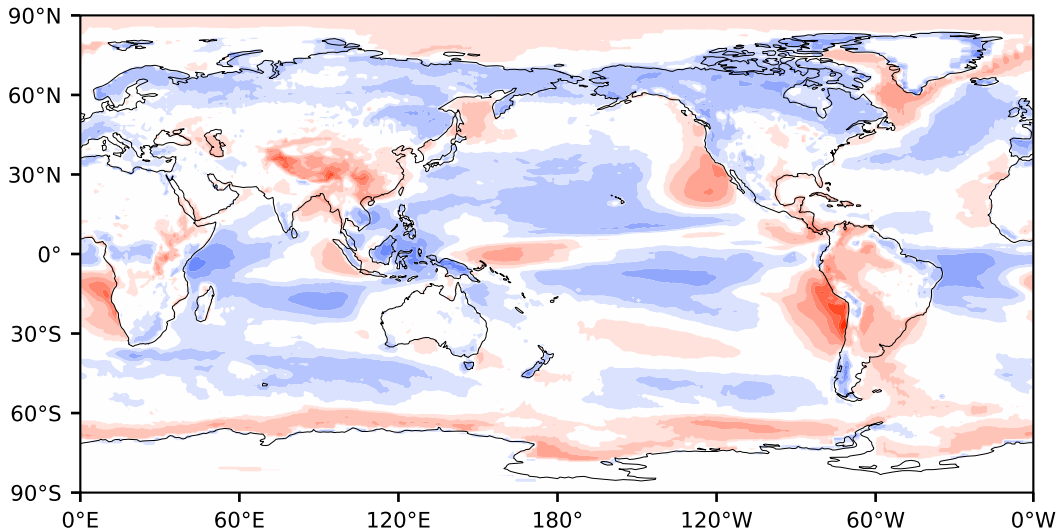

Model - Observations

Max 82.57
Mean -1.94
Min -55.14

RMSE 10.59
CORR 0.87