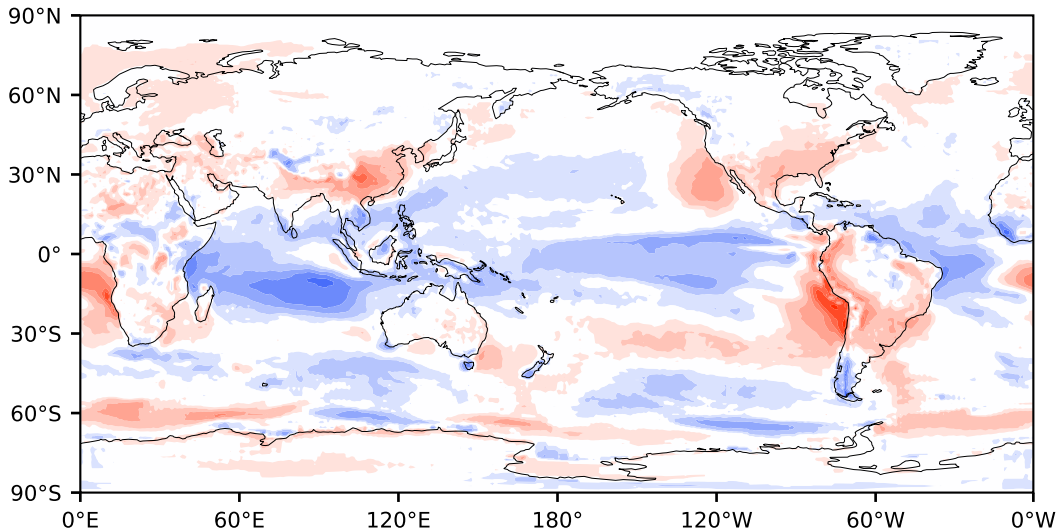

Model - Observations

Max 86.55
Mean -1.05
Min -51.14

RMSE 10.68
CORR 0.99