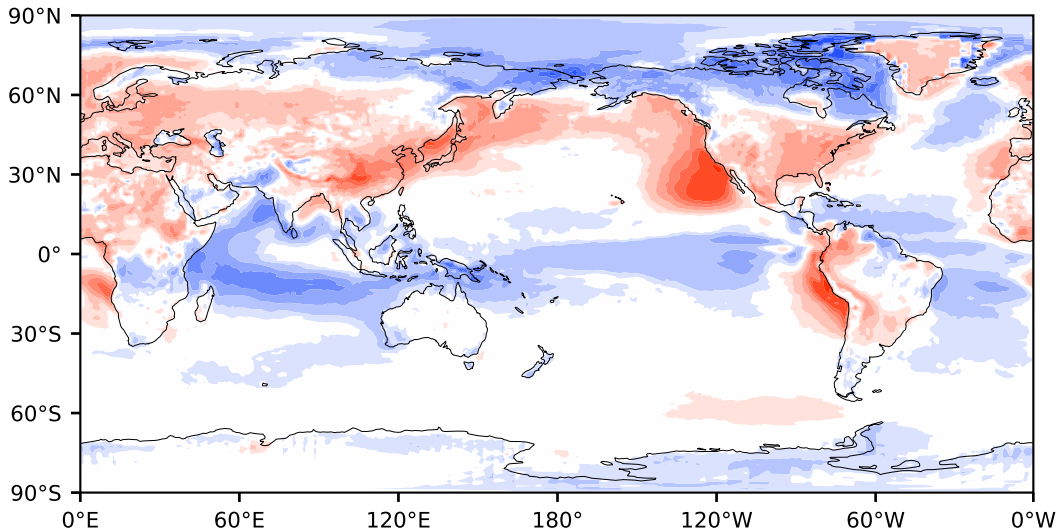

Model - Observations

Max 93.08
Mean -0.63
Min -82.41

RMSE 13.88
CORR 0.99