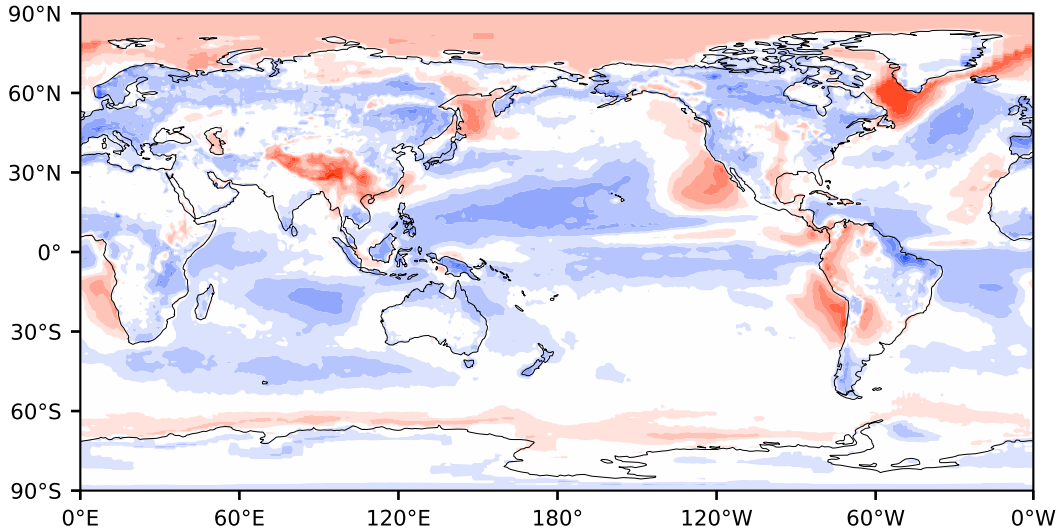

Model - Observations

Max 97.45
Mean -3.58
Min -80.13

RMSE 11.30
CORR 0.80