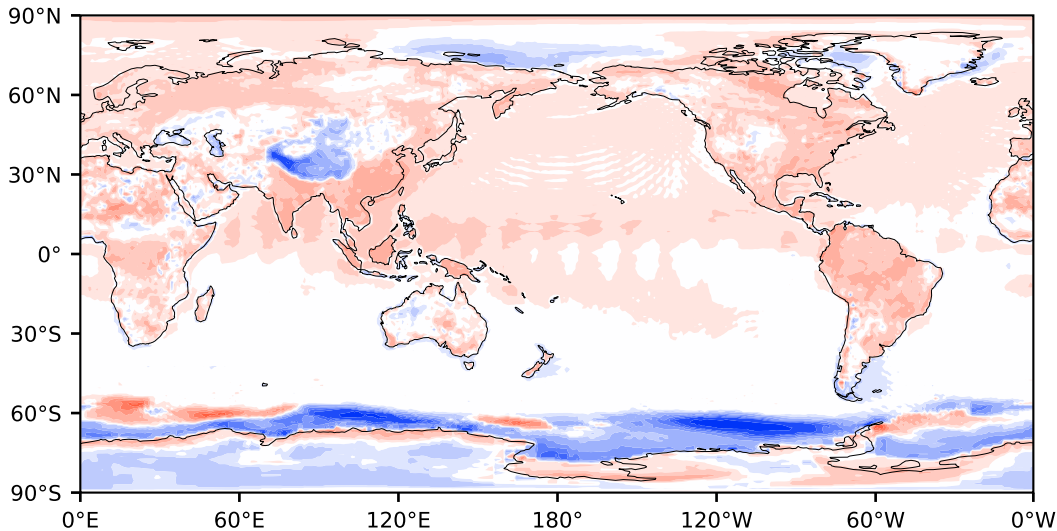

Model - Observations

Max 54.67
Mean 1.58
Min -100.18

RMSE 7.99
CORR 1.00