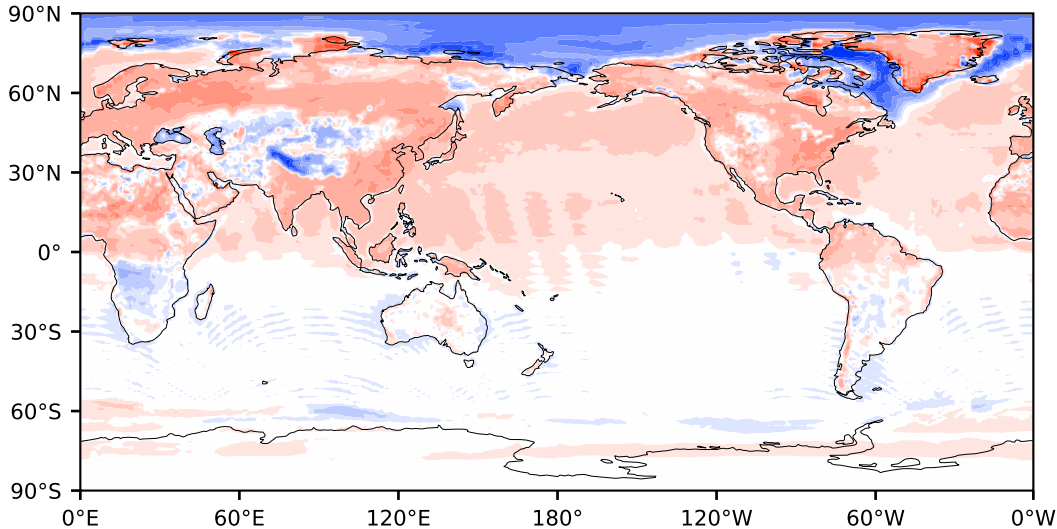

Model - Observations

Max 160.95
Mean 2.25
Min -118.96

RMSE 8.98
CORR 1.00