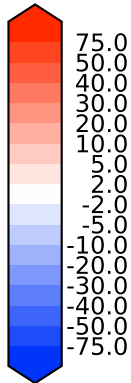

Model - Observations

Max 160.95
Mean 2.25
Min -118.96

RMSE 8.98
CORR 1.00