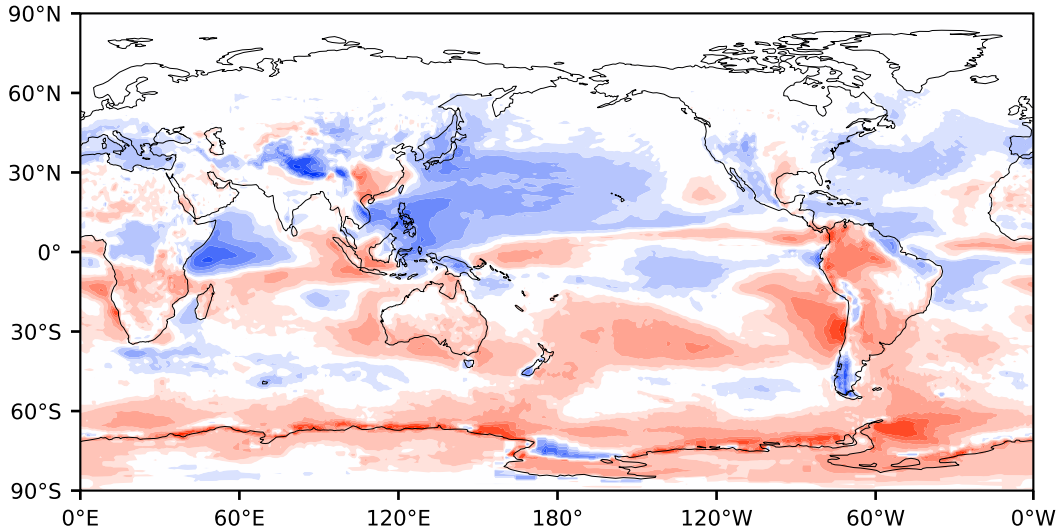

Model - Observations

Max 112.17
Mean 1.39
Min -92.60

RMSE 14.05
CORR 0.99