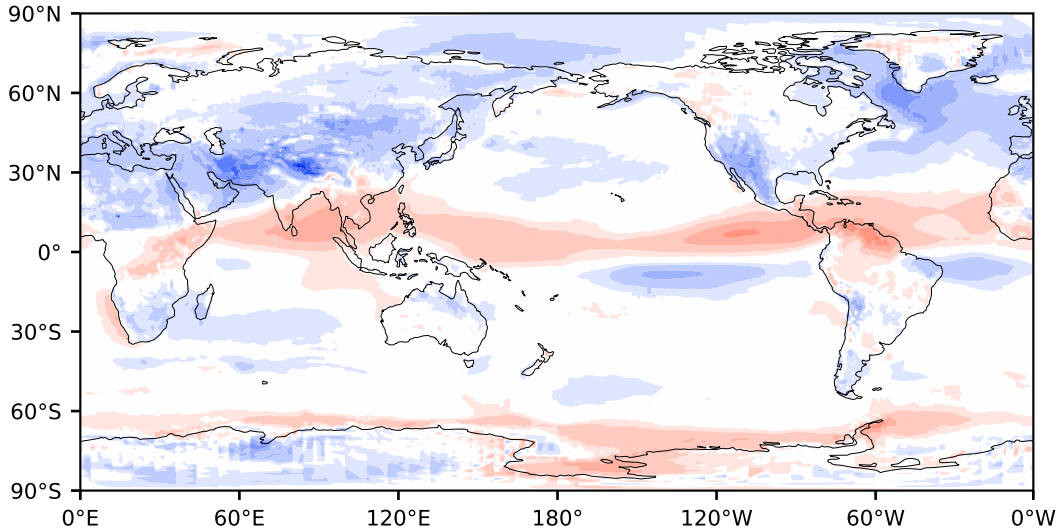

Model - Observations

Max 23.44
Mean -0.53
Min -48.44

RMSE 5.02
CORR 0.99