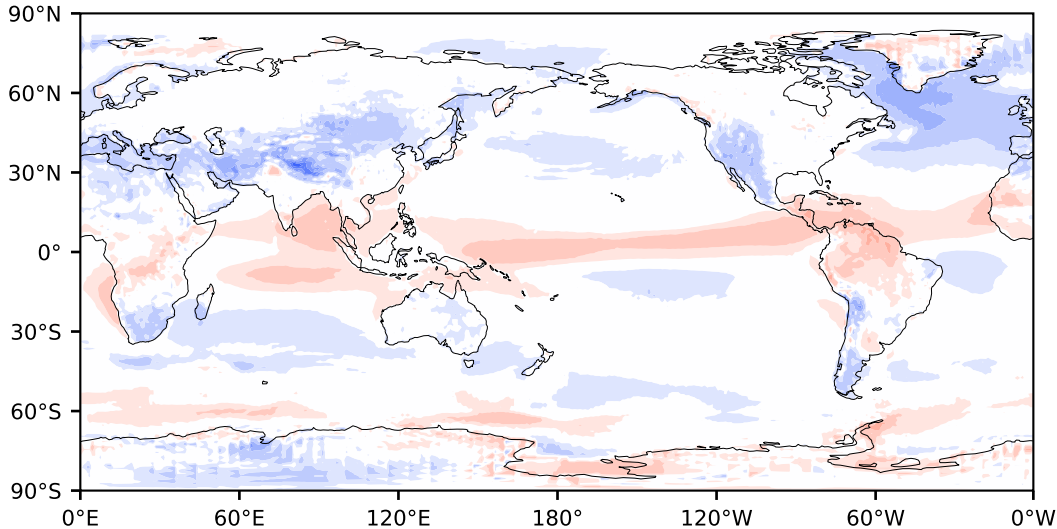

Model - Observations

Max 14.25
Mean -0.33
Min -38.17

RMSE 3.50
CORR 0.99