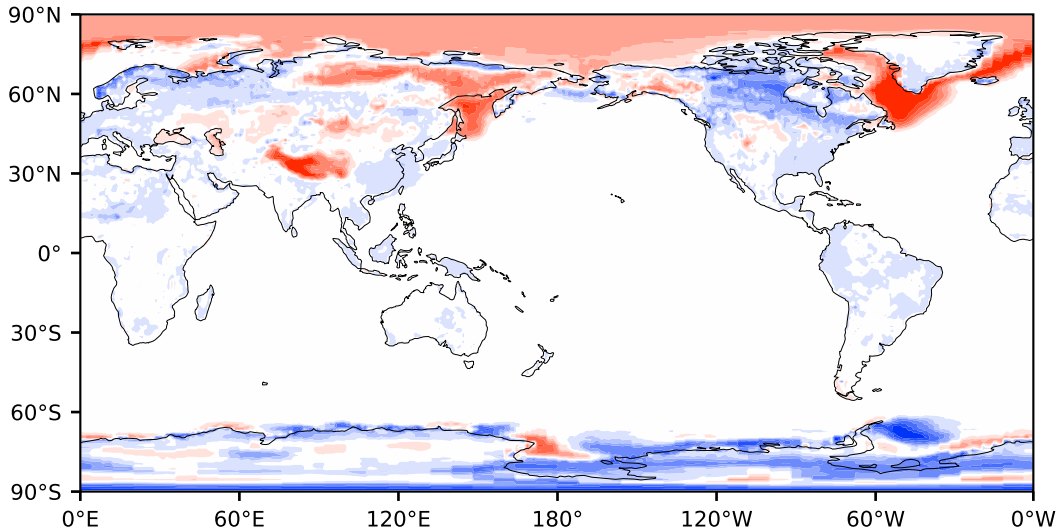

Model - Observations

Max 0.45
Mean -0.00
Min -0.32

RMSE 0.04
CORR 0.96