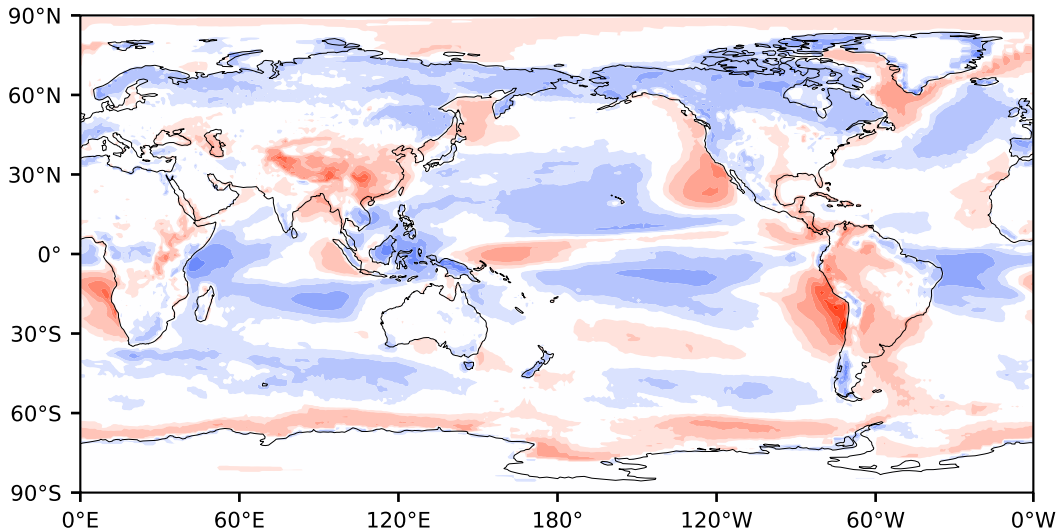

Model - Observations

Max 83.73
Mean -1.44
Min -54.24

RMSE 10.60
CORR 0.87