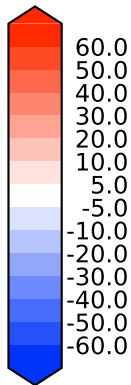

Model - Observations

Max 83.73
Mean -1.44
Min -54.24

RMSE 10.60
CORR 0.87