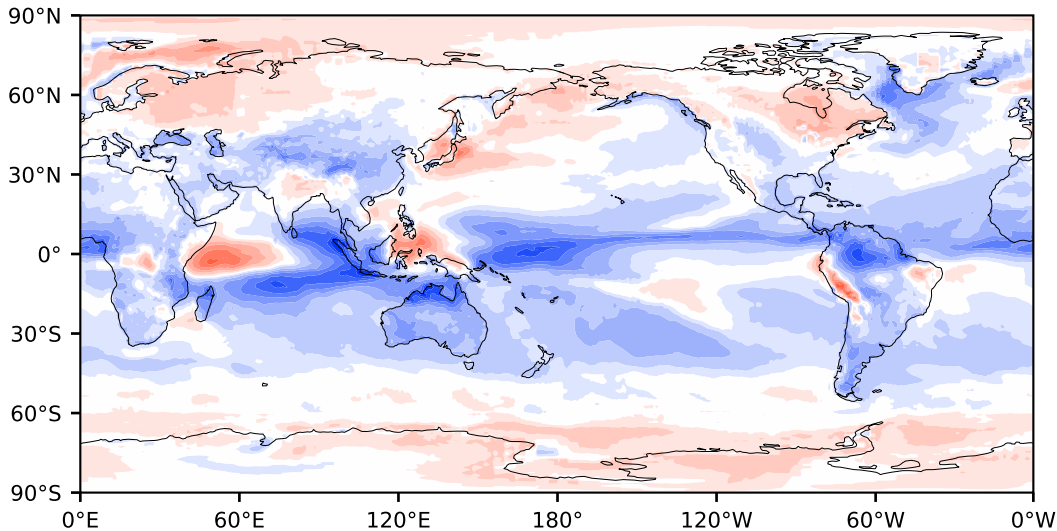

Model - Observations

Max 38.28
Mean -4.18
Min -45.10

RMSE 8.63
CORR 0.88