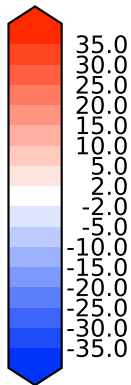

Model - Observations

Max 38.28
Mean -4.18
Min -45.10

RMSE 8.63
CORR 0.88