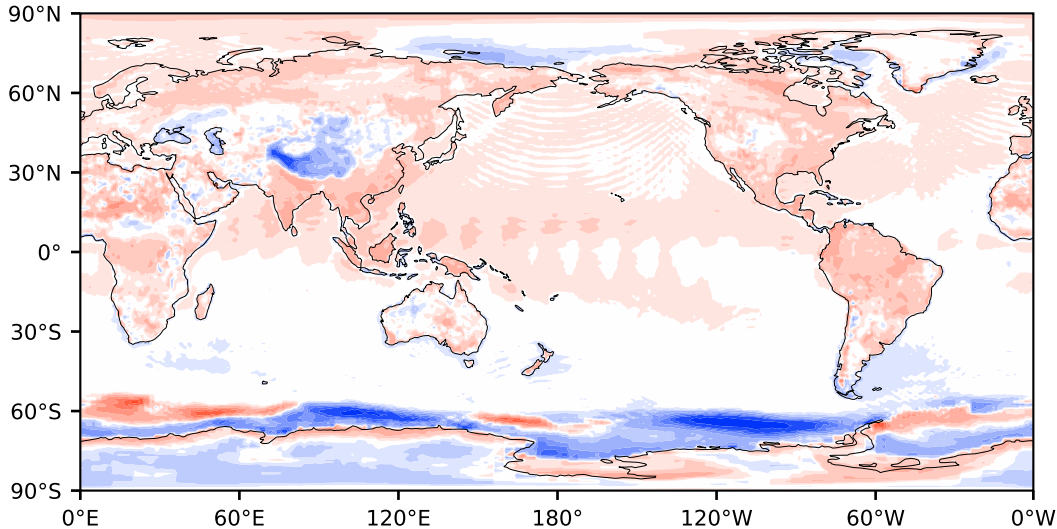

# Model - Observations

Max 58.40  
Mean 1.28  
Min -100.78

RMSE 7.76  
CORR 1.00