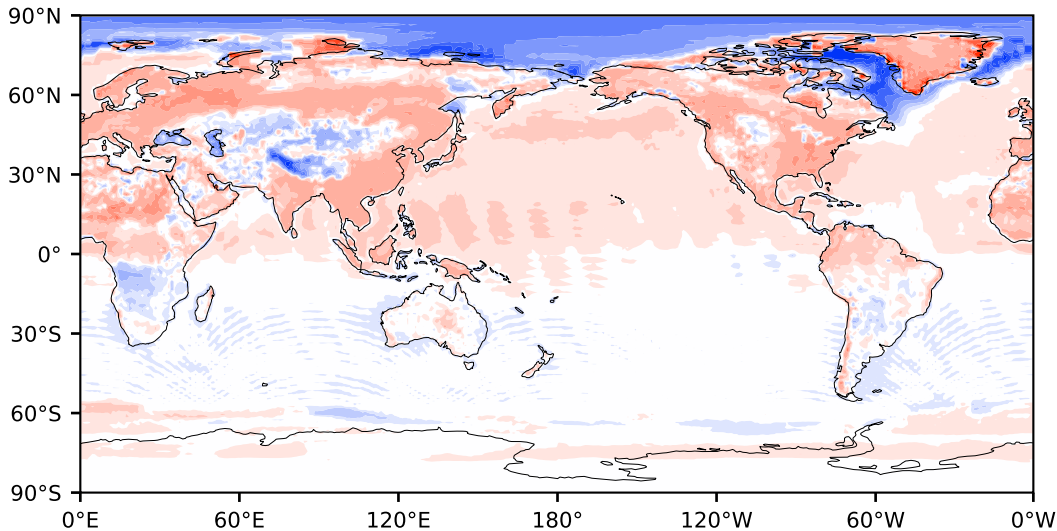

Model - Observations

Max 161.14
Mean 1.65
Min -121.51

RMSE 8.60
CORR 1.00