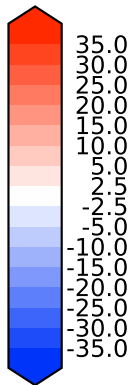

Model - Observations

Max 23.76
Mean -1.95
Min -42.20

RMSE 5.49
CORR 0.99