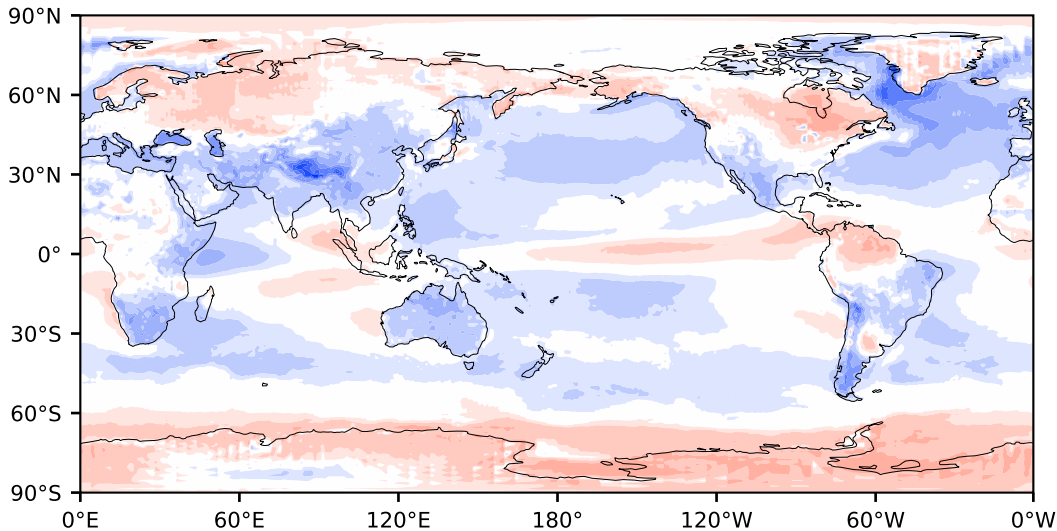

Model - Observations

Max 23.76
Mean -1.95
Min -42.20

RMSE 5.49
CORR 0.99