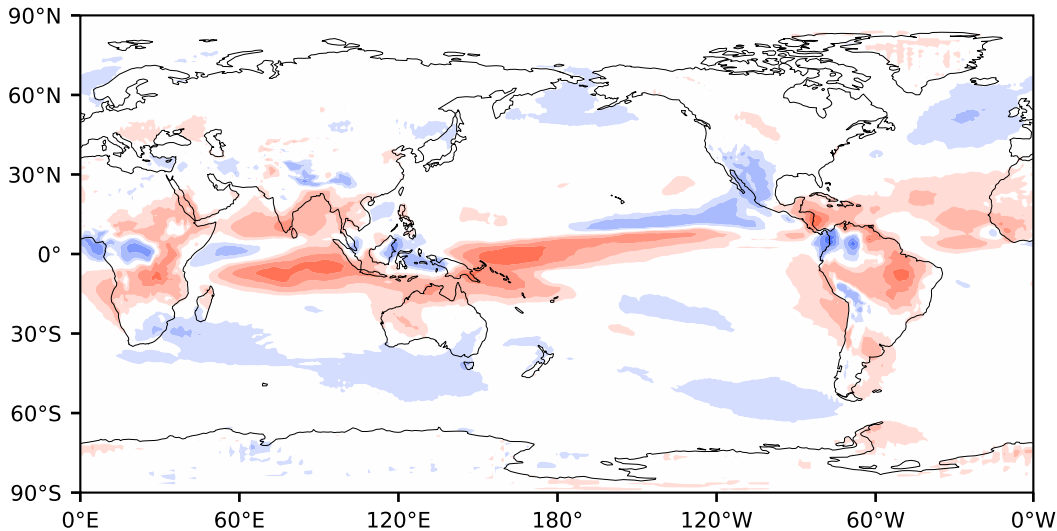

# Model - Observations

Max 42.36  
Mean 1.50  
Min -38.90

RMSE 7.79  
CORR 0.97