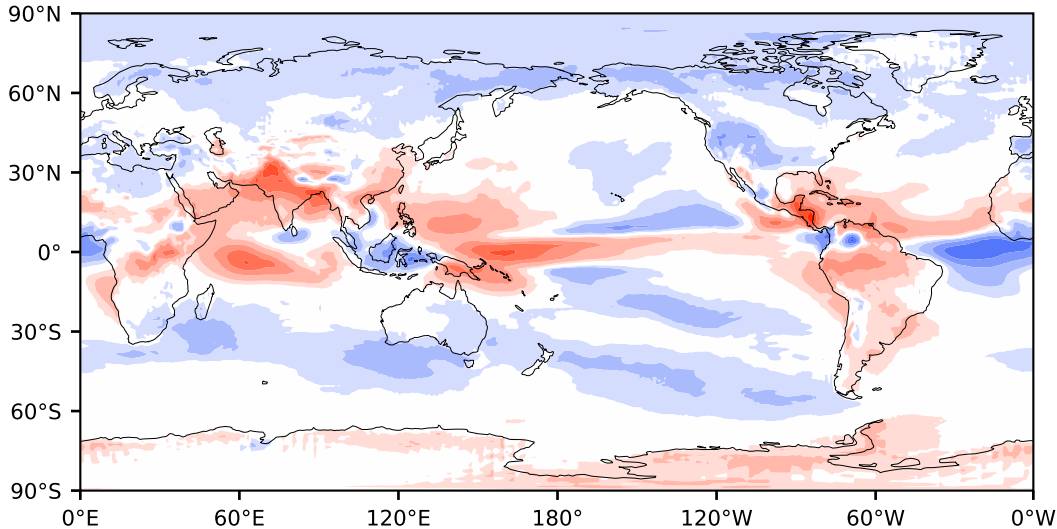

Model - Observations

Max 55.73
Mean -0.15
Min -43.23

RMSE 9.90
CORR 0.96