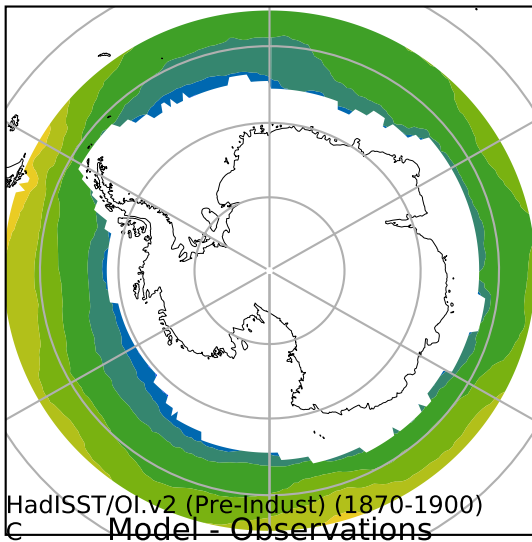

DECKv1b\_piControl (81-100)  
degC

Max 8.33  
Mean 2.58  
Min -1.15