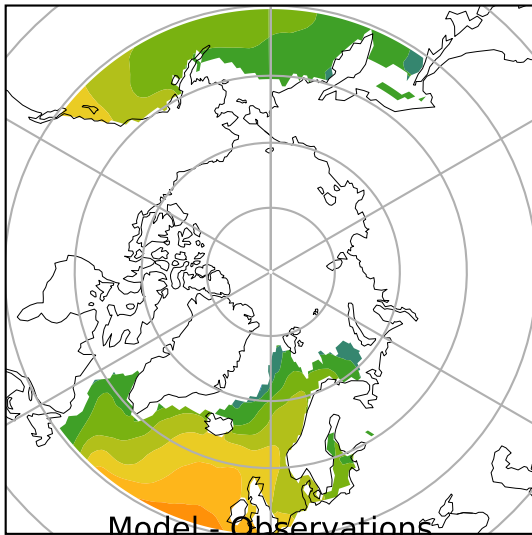

HadISST/OI.v2 (Pre-Indust) (1870-1900)

C

Max 11.73  
Mean 4.99  
Min -0.03

Model - Observations