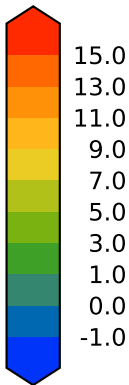

HadISST/OI.v2 (Pre-Indust) (1870-1900)

C

Max 11.73  
Mean 4.99  
Min -0.03

Model - Observations