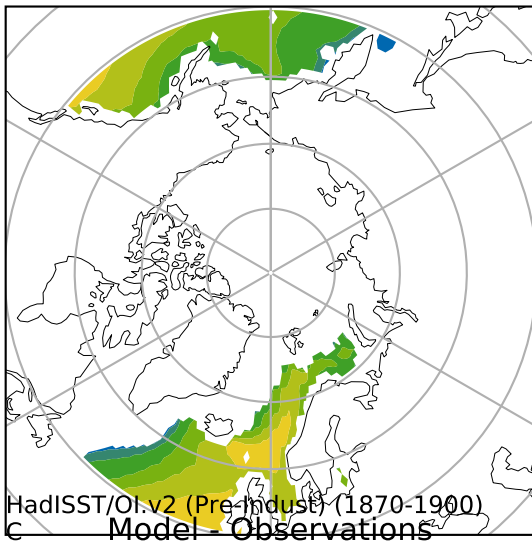

DECKv1b_piControl (81-100)
degC

Max 8.90
Mean 4.27
Min -0.98