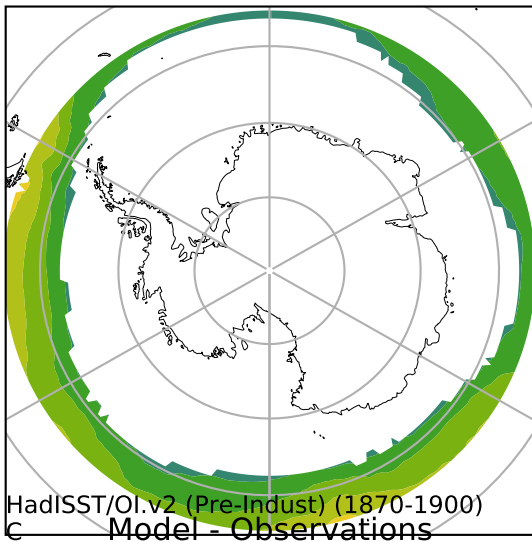

DECKv1b_piControl (81-100)
degC

Max 7.73
Mean 2.83
Min -0.04