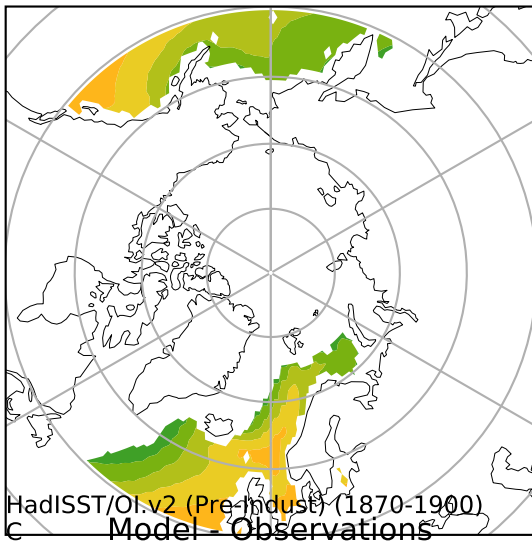

DECKv1b_piControl (81-100)
degC

Max 10.89
Mean 6.20
Min 1.29