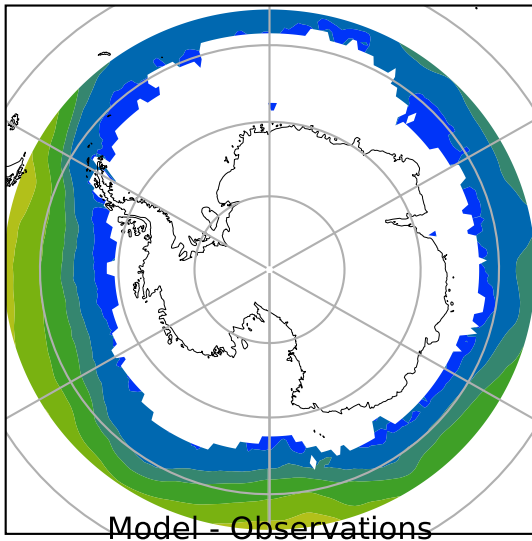

HadISST/OI.v2 (Present Day) (1999-2016)

C

Max 6.25  
Mean 0.71  
Min -1.67