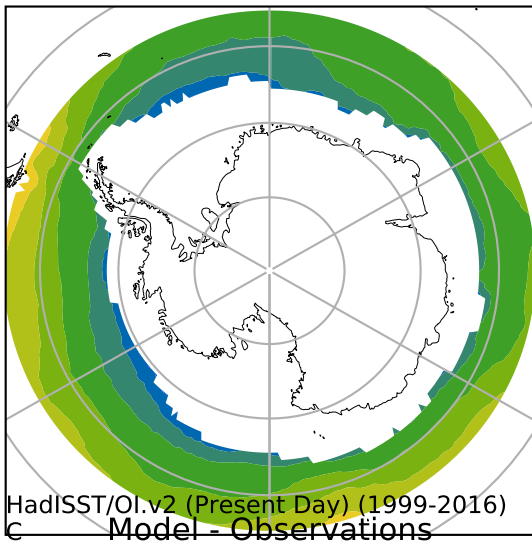

DECKv1b_piControl (81-100)
degC

Max 8.33
Mean 2.58
Min -1.15