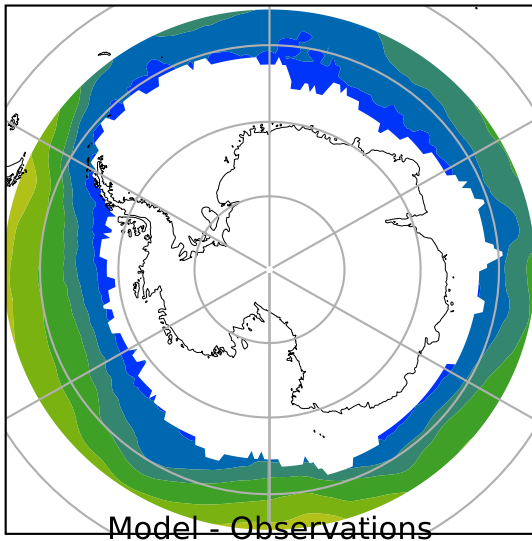

# HadISST/OI.v2 (Present Day) (1999-2016)

C

Max 6.38  
Mean 0.86  
Min -1.73

15.0  
13.0  
11.0  
9.0  
7.0  
5.0  
3.0  
1.0  
0.0  
-1.0