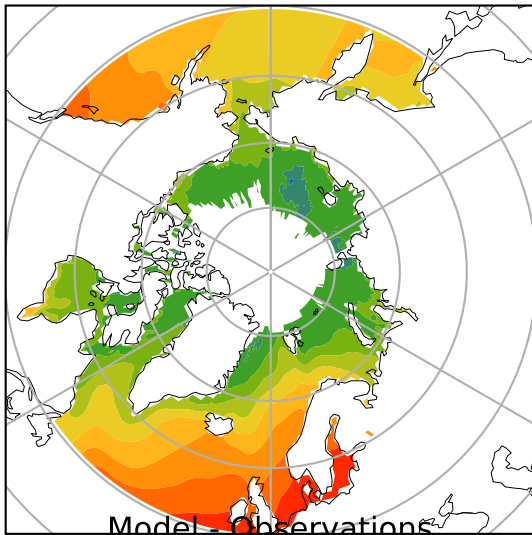

# HadISST/OI.v2 (Present Day) (1999-2016)

C

Max 17.91  
Mean 7.35  
Min -1.59

15.0  
13.0  
11.0  
9.0  
7.0  
5.0  
3.0  
1.0  
0.0  
-1.0