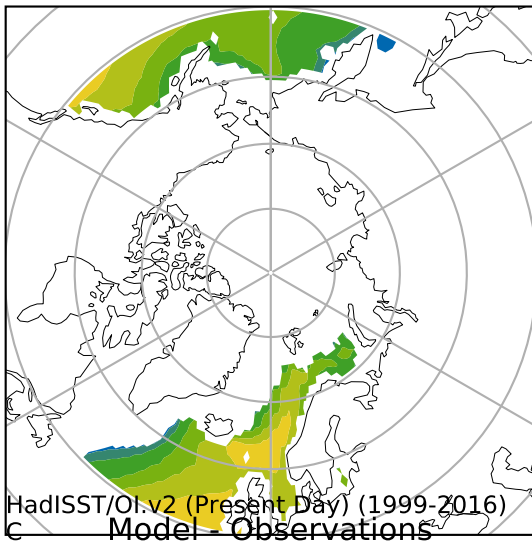

DECKv1b_piControl (81-100)
degC

Max 8.90
Mean 4.27
Min -0.98