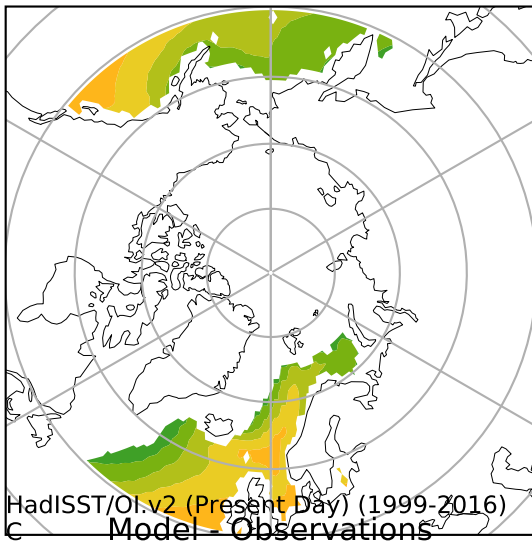

DECKv1b_piControl (81-100)
degC

Max 10.89
Mean 6.20
Min 1.29