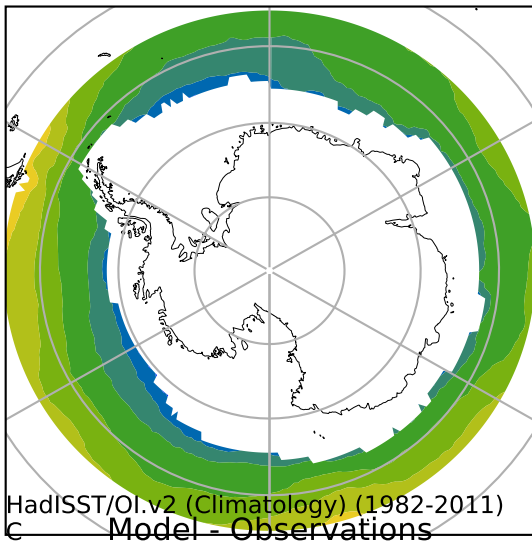

DECKv1b_piControl (81-100)
degC

Max 8.33
Mean 2.58
Min -1.15