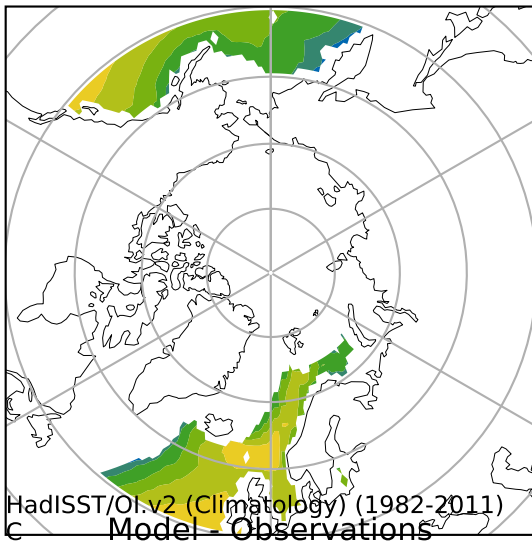

DECKv1b_piControl (81-100)
degC

Max 8.80
Mean 4.24
Min -0.71