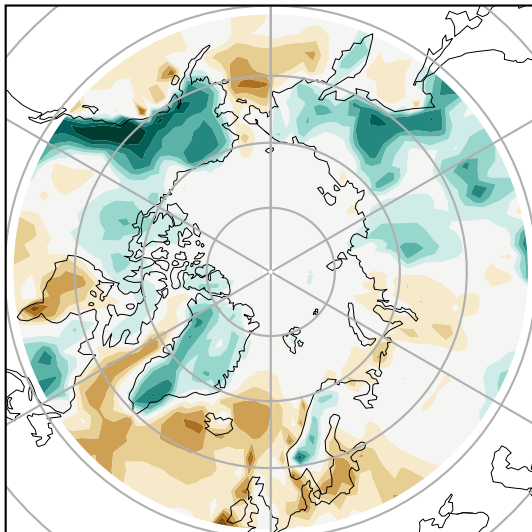

Model - Observations

Max 3.03
Mean 0.03
Min -2.31

RMSE 0.56
CORR 0.78