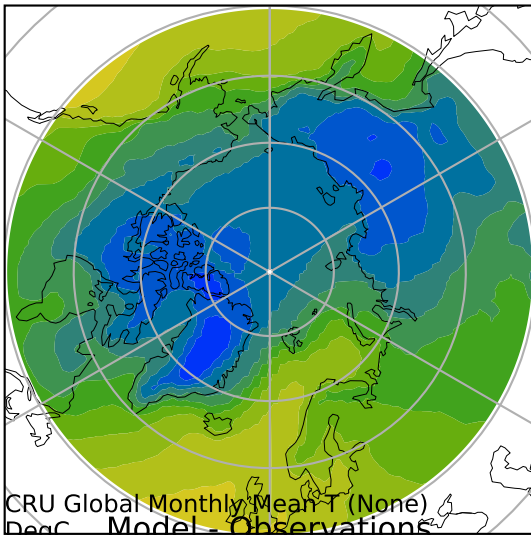

DECKv1b_piControl (81-100)

DegC

Max 7.62
Mean -16.10
Min -41.76