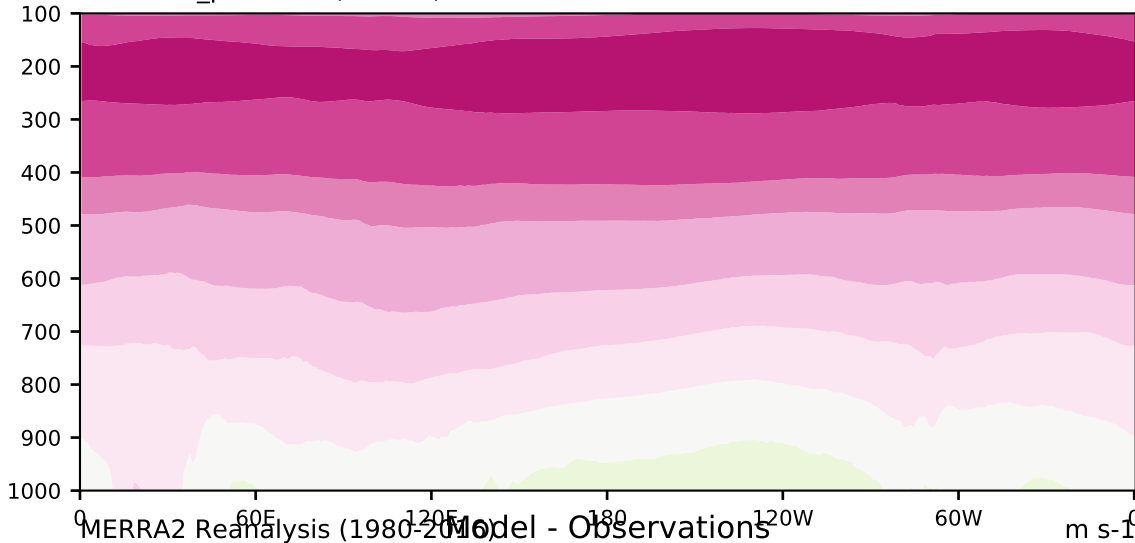

DECKv1b_piControl (81-100)

m/s

Max 18.19
Mean 6.76
Min -2.50

20.0
15.0
10.0
8.0
5.0
3.0
1.0
-1.0
-3.0
-5.0
-8.0
-10.0
-15.0
-20.0