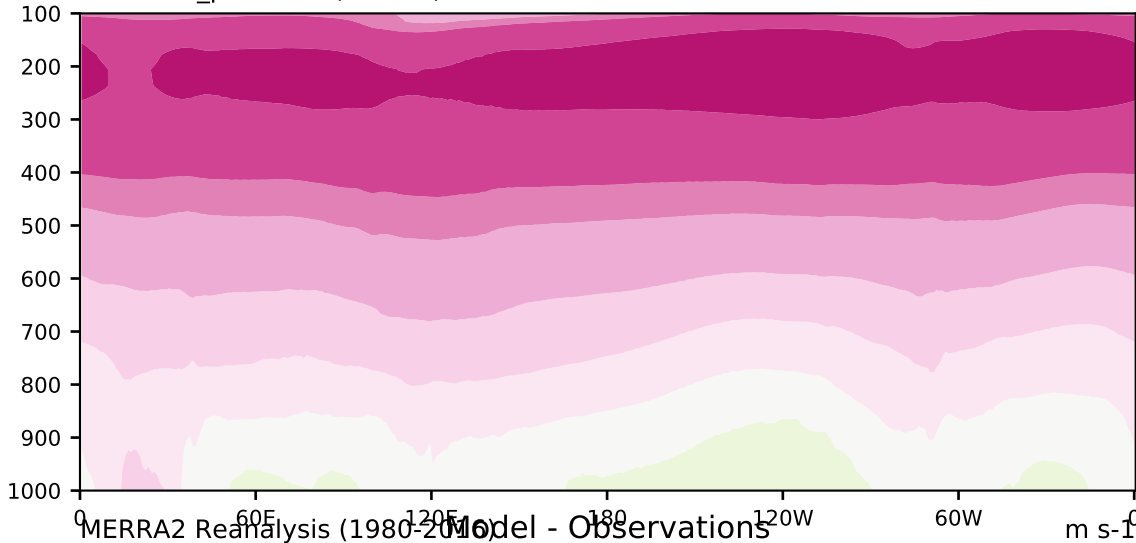

DECKv1b_piControl (81-100)

m/s

Max 18.48
Mean 6.75
Min -2.99

20.0
15.0
10.0
8.0
5.0
3.0
1.0
-1.0
-3.0
-5.0
-8.0
-10.0
-15.0
-20.0