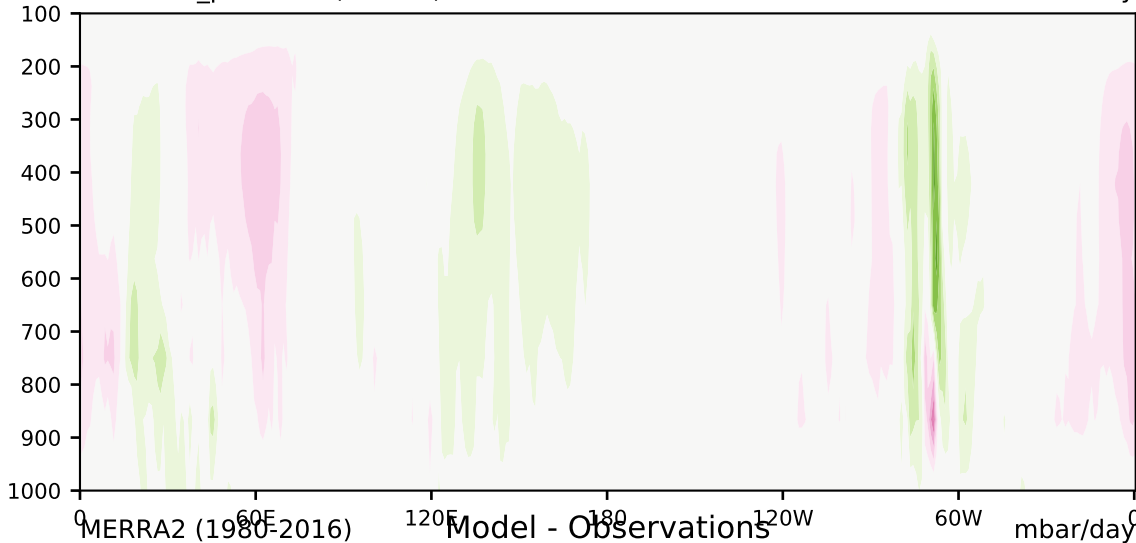

DECKv1b_piControl (81-100)

mbar/day

Max 25.65
Mean -0.41
Min -26.73

35.0
30.0
25.0
20.0
15.0
10.0
5.0
-5.0
-10.0
-15.0
-20.0
-25.0
-30.0
-35.0