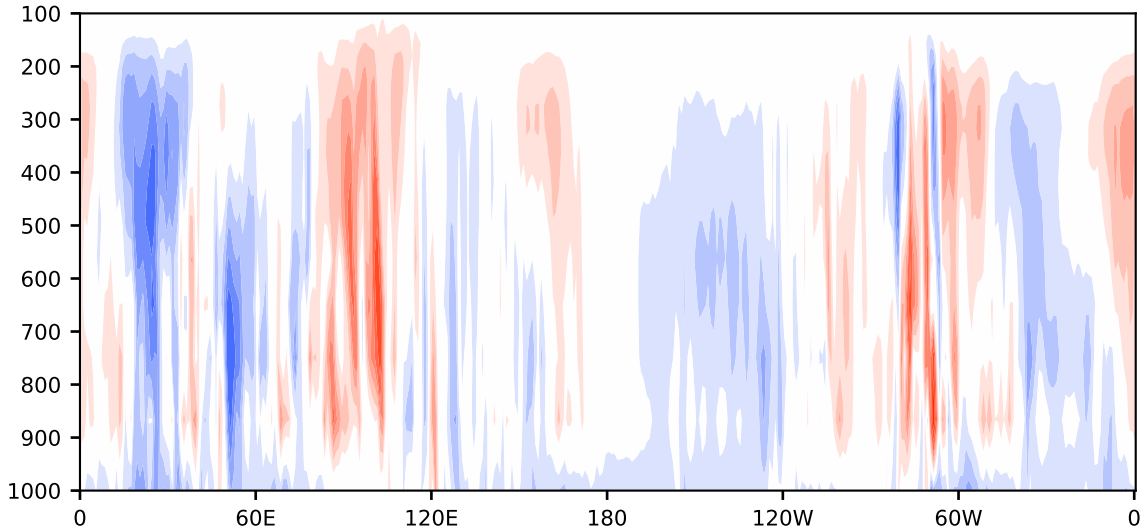

Model - Observations

Max 24.13
Mean -0.50
Min -12.52

RMSE 3.08
CORR 0.67