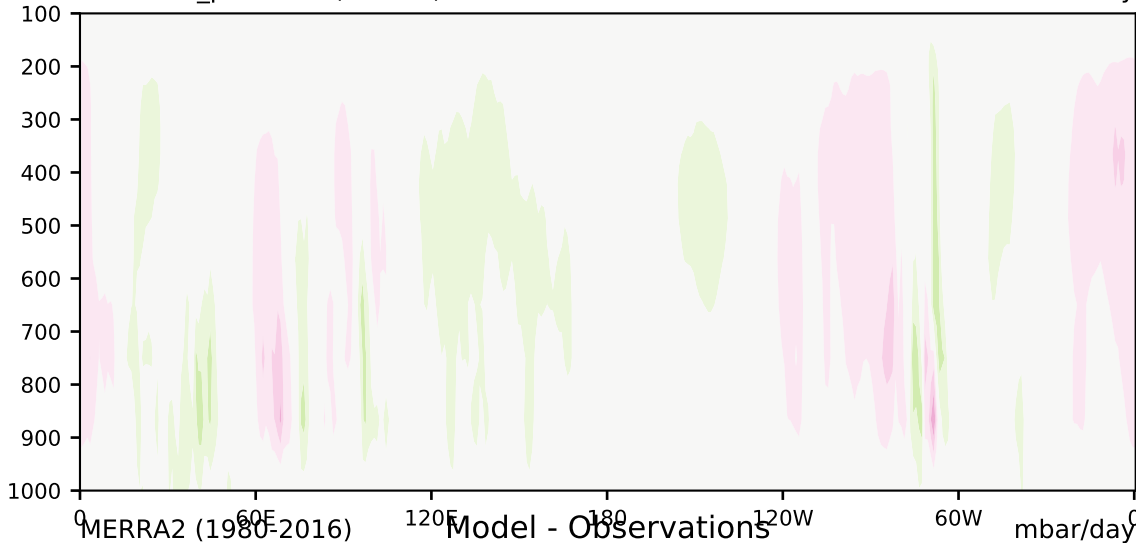

DECKv1b_piControl (81-100)

mbar/day

Max 20.58
Mean -0.42
Min -14.36

35.0
30.0
25.0
20.0
15.0
10.0
5.0
-5.0
-10.0
-15.0
-20.0
-25.0
-30.0
-35.0