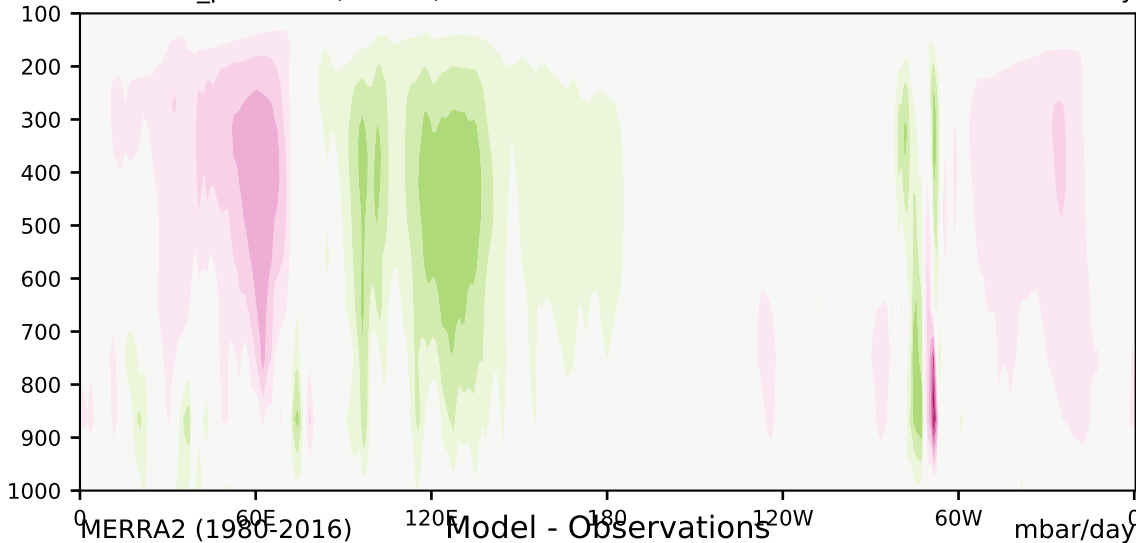

DECKv1b_piControl (81-100)

mbar/day

Max 37.08
Mean -0.39
Min -20.13

35.0
30.0
25.0
20.0
15.0
10.0
5.0
-5.0
-10.0
-15.0
-20.0
-25.0
-30.0
-35.0