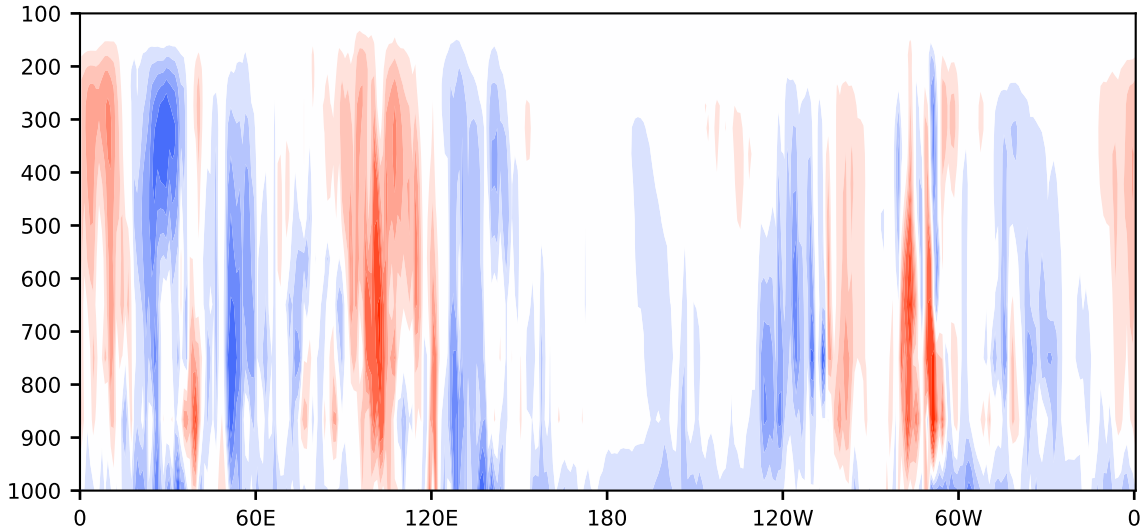

Model - Observations

Max 27.17
Mean -0.55
Min -13.69

RMSE 3.29
CORR 0.86