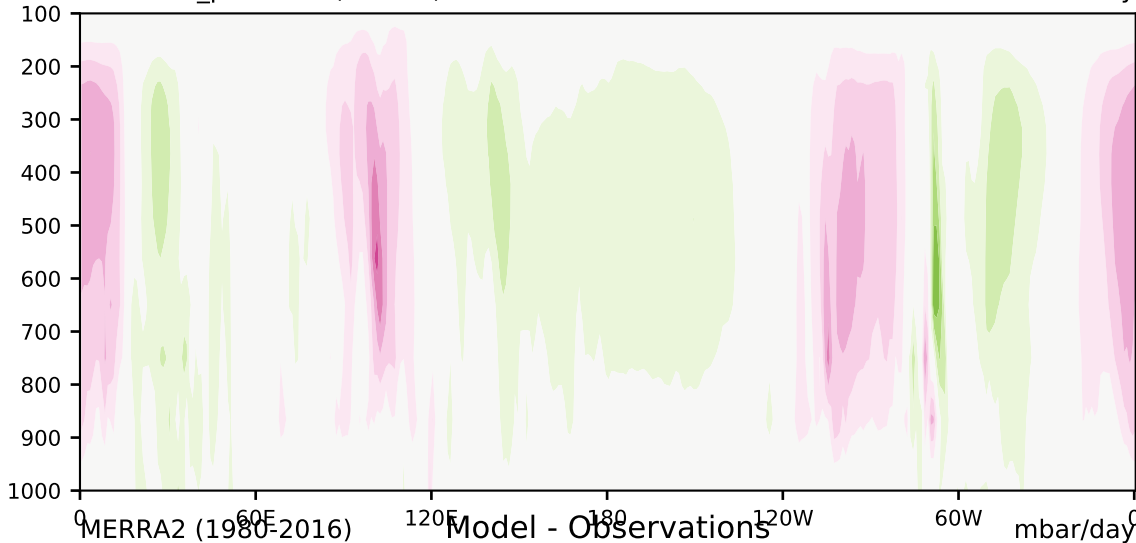

DECKv1b_piControl (81-100)

mbar/day

Max 27.18
Mean -0.41
Min -24.00

35.0
30.0
25.0
20.0
15.0
10.0
5.0
-5.0
-10.0
-15.0
-20.0
-25.0
-30.0
-35.0