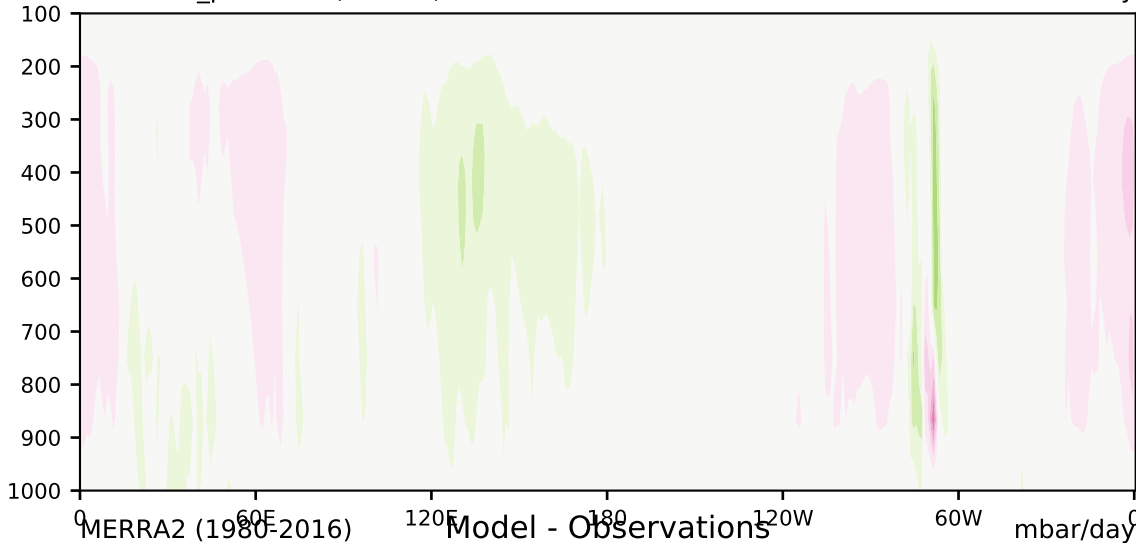

DECKv1b\_piControl (81-100)

mbar/day

Max 24.95  
Mean -0.43  
Min -18.59

35.0  
30.0  
25.0  
20.0  
15.0  
10.0  
5.0  
-5.0  
-10.0  
-15.0  
-20.0  
-25.0  
-30.0  
-35.0