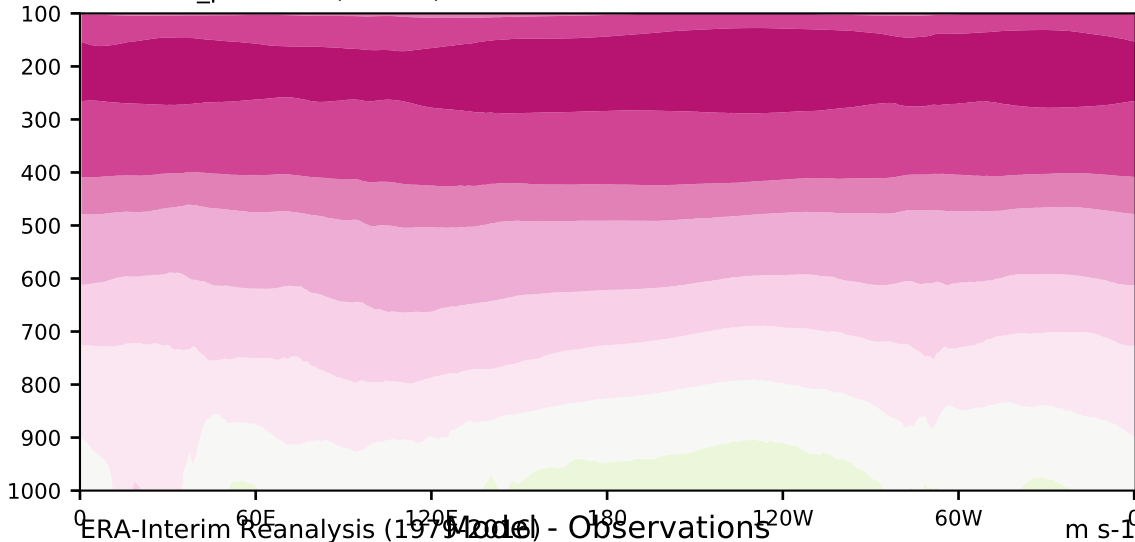

DECKv1b\_piControl (81-100)

m/s

Max 18.19  
Mean 6.76  
Min -2.50

20.0  
15.0  
10.0  
8.0  
5.0  
3.0  
1.0  
-1.0  
-3.0  
-5.0  
-8.0  
-10.0  
-15.0  
-20.0