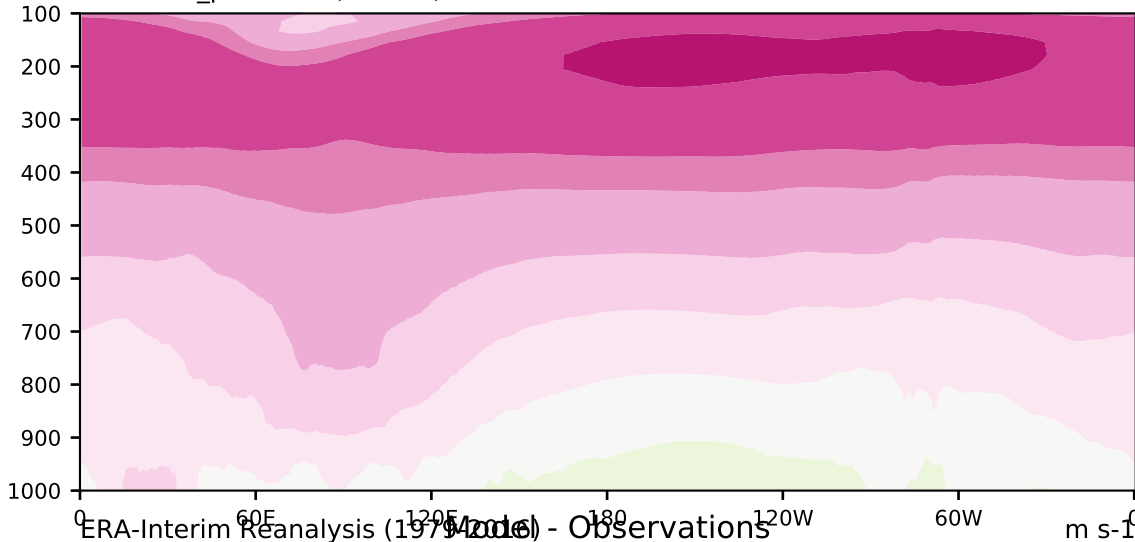

DECKv1b_piControl (81-100)

m/s

Max 16.91
Mean 5.87
Min -2.32

20.0
15.0
10.0
8.0
5.0
3.0
1.0
-1.0
-3.0
-5.0
-8.0
-10.0
-15.0
-20.0