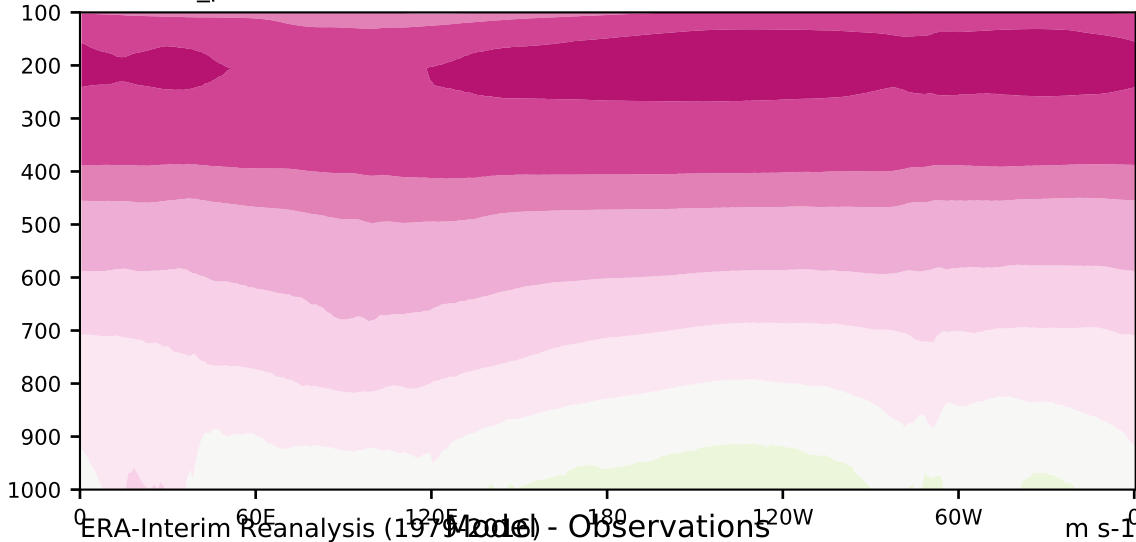

DECKv1b_piControl (81-100)

m/s

Max 17.21
Mean 6.48
Min -2.35

20.0
15.0
10.0
8.0
5.0
3.0
1.0
-1.0
-3.0
-5.0
-8.0
-10.0
-15.0
-20.0