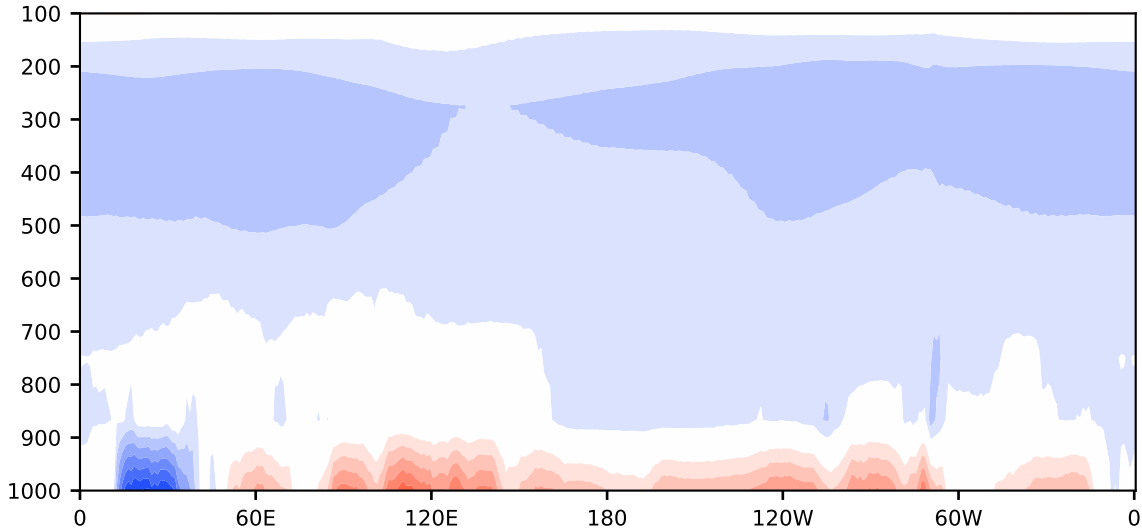

Model - Observations

Max 5.78
Mean -1.04
Min -7.18

RMSE 1.80
CORR 1.00