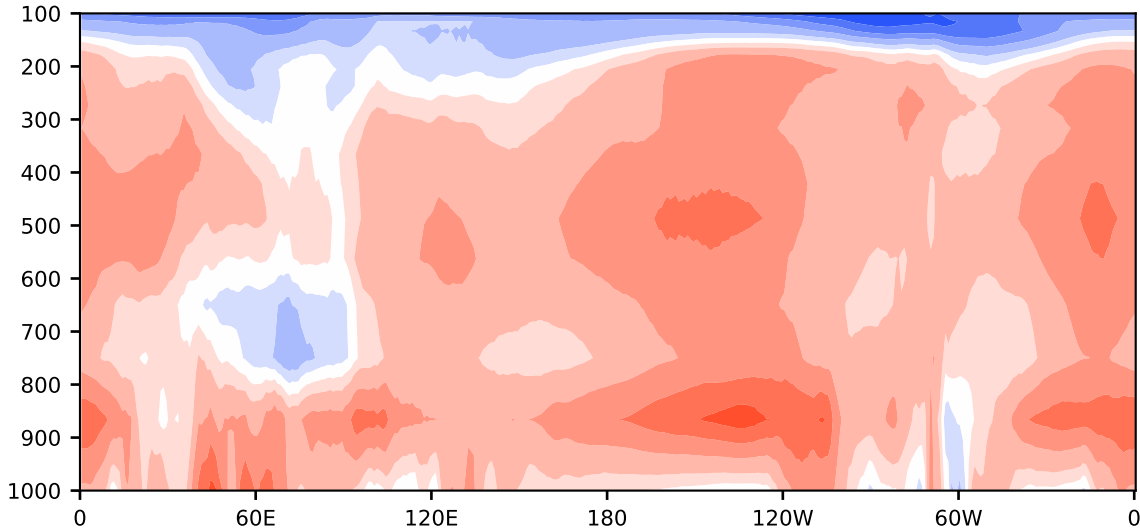

# Model - Observations

Max 13.72  
Mean 3.61  
Min -14.56

RMSE 5.71  
CORR 0.94