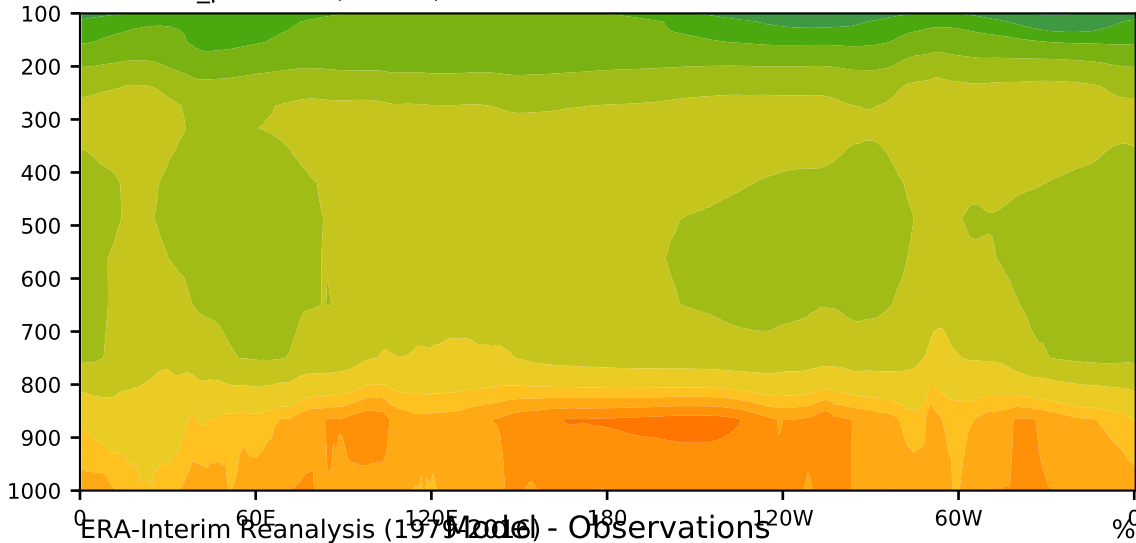

DECKv1b_piControl (81-100)

%

Max 87.18
Mean 56.18
Min 19.50

95.0
90.0
85.0
80.0
75.0
70.0
60.0
50.0
40.0
30.0
25.0
20.0
15.0
10.0
5.0